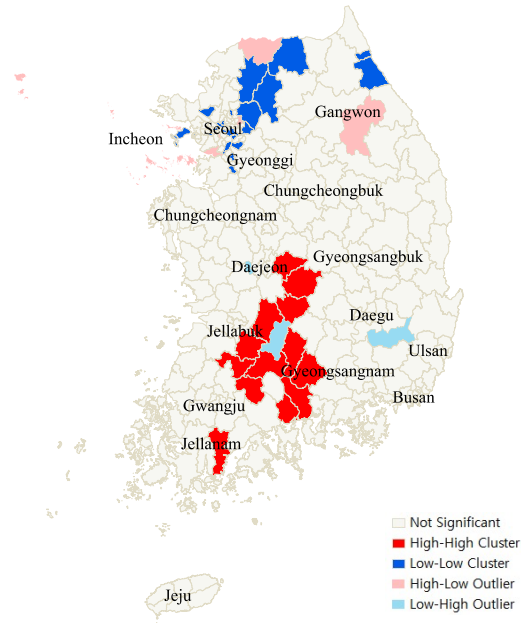

**Both sexes**

**Men**

**Women**

**S8 Fig.** Local Moran's I cluster maps for spatial association of age-standardized gastric cancer mortality rates in Korea, 2000.