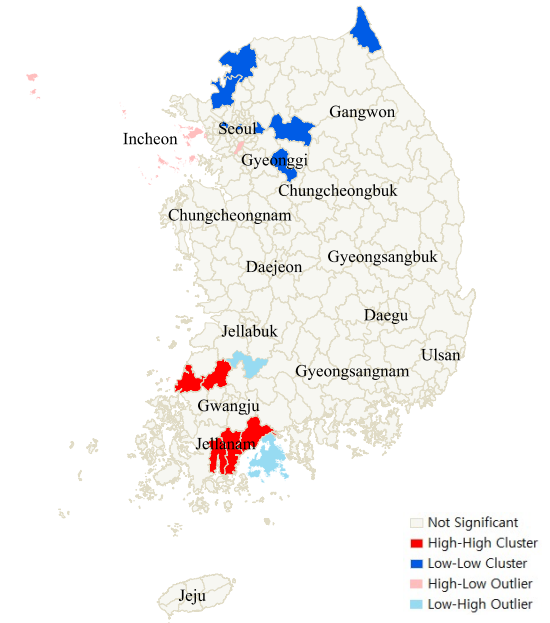

**Both sexes**

**Men**

**Women**

**S8 Fig.** Local Moran's I cluster maps for spatial association of age-standardized gastric cancer mortality rates in Korea, 2000.