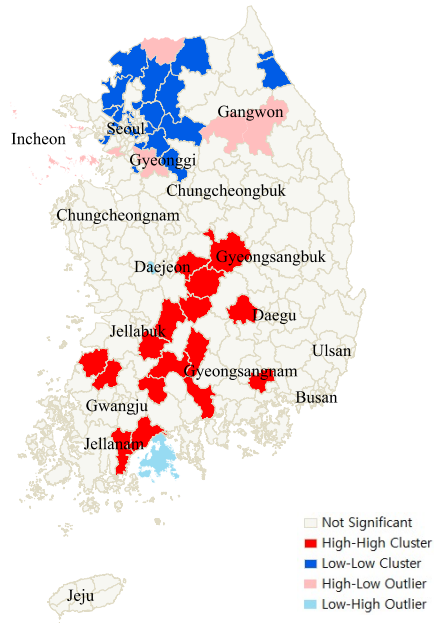

**Both sexes**

**Men**

**Women**

**S8 Fig.** Local Moran's I cluster maps for spatial association of age-standardized gastric cancer mortality rates in Korea, 2000.